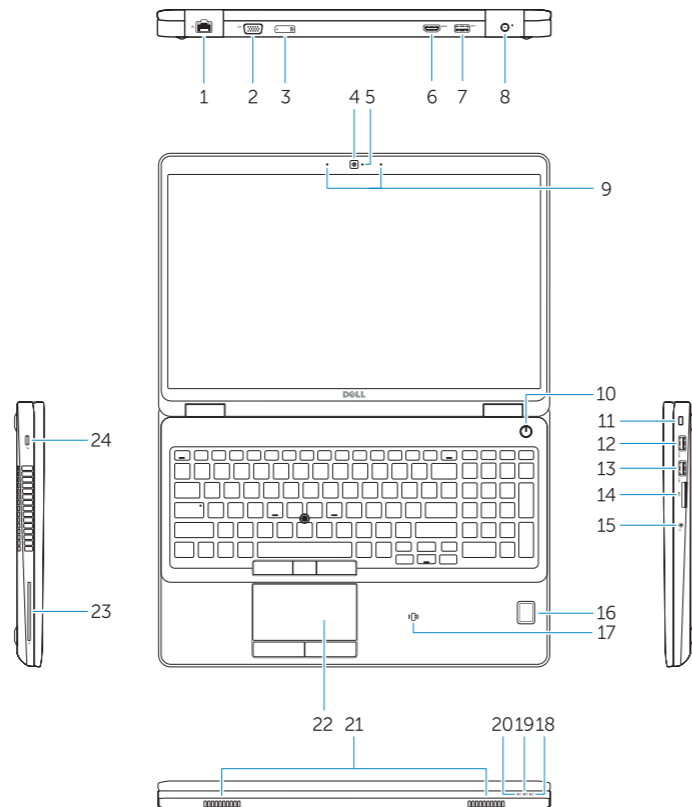

## Features

功能部件 | 功能 | 外觀 | 기능

1. Network connector
2. VGA connector
3. SIM-card slot (optional)
4. Camera
5. Camera-status light
6. HDMI connector
7. USB 3.0 connector
8. Power connector
9. Dual Array microphones
10. Power button
11. Security-cable slot
12. USB 3.0 connector with PowerShare
13. USB 3.0 connector
14. SD memory-card reader
15. Headset connector
16. Fingerprint reader (optional)
17. Contactless smart card reader (optional)
18. Battery-status light
19. Hard-drive activity light
20. Power-status light
21. Speakers
22. Touchpad
23. Smart-Card Reader (optional)
24. Thunderbolt 3 connector (optional)
25. Dock connector
26. Service-tag label